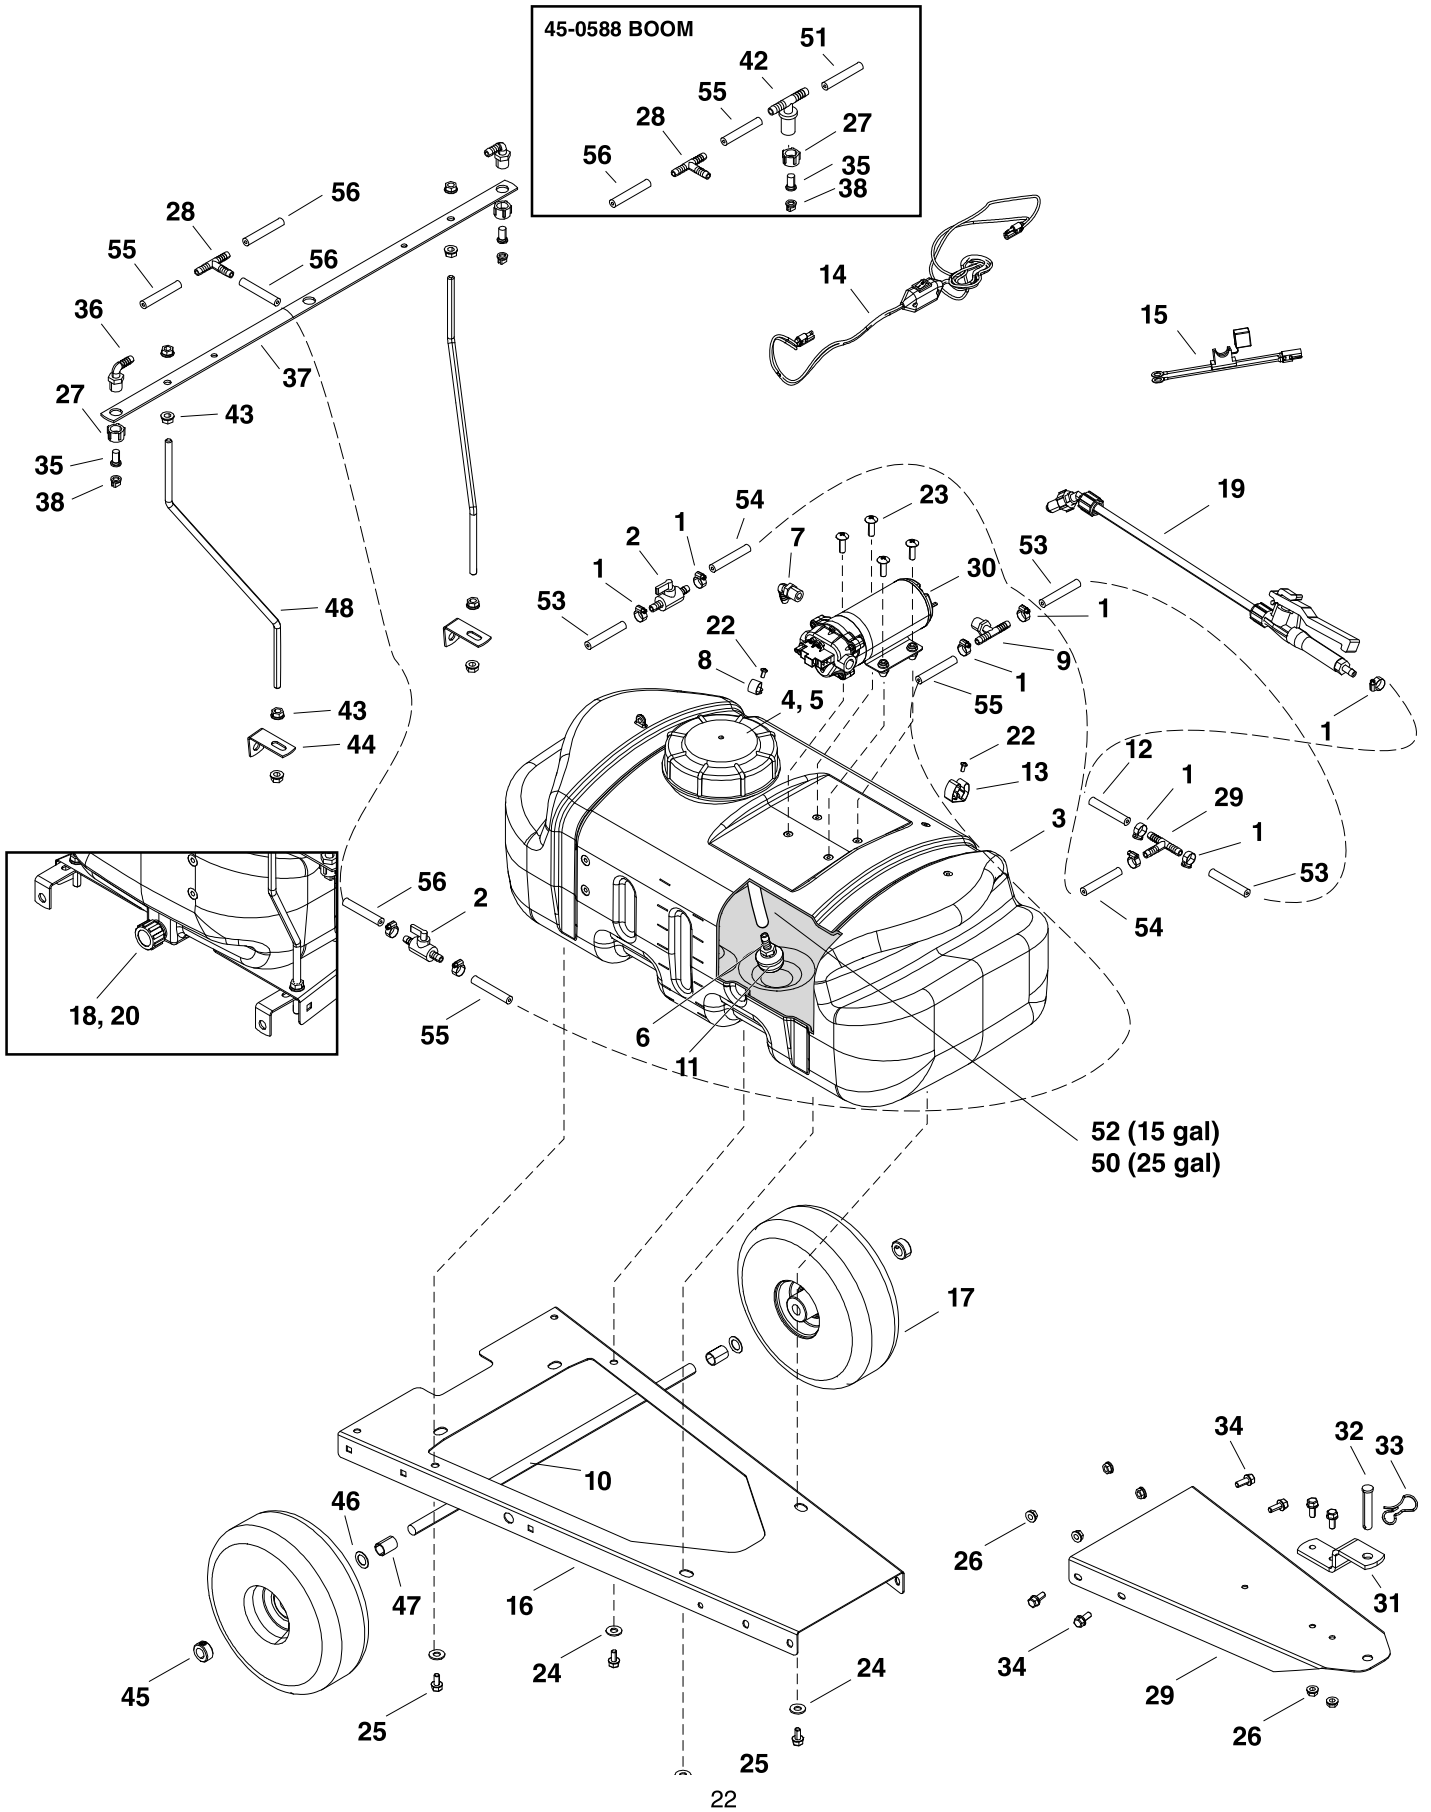

45-0587 / 45-0588

45-0587 / 45-0588

	PART NO.	QTY.	DESCRIPTION		PART NO.	QTY.	DESCRIPTION
1	ST43652	11	Hose Clamp, 1/2"	28	ST43013	1	Tee 3/8" barbs
2	ST43014	2	In line valve 3/8" barb	29	ST43585	1	Hitch triangle
3	2-465	1	15 Gallon Tank, White	30	ST43918	1	Pump 12V, 100psi, 2.2gpm
	2-467	1	25 Gallon Tank, White*	31	ST43233	1	Hitch Clevis
4	ST43175	1	Tank fill cap	32	ST43468	1	Hitch Pin
5	ST44017	1	Lanyard for Tank Fill Cap*	33	ST43623	1	Bowtie Clip, Large
6	ST43182	1	Sump fitting 3/8" barb	34	ST65007	6	5/16 x 3/4 Flange Bolt
7	ST43183	1	Elbow 3/8" MP - 3/8" barb	35	ST43016	2	Spray Tip Screen
8	ST43191	1	Hose holder 3/8"	36	ST43011	2	3/8" Elbow Fitting w/Nut
9	ST43235	1	Tee 3/8" barb - 3/8" barb - 3/8" MP	37	ST43169	1	Boom
10	ST43243	1	Axle 5/8"	38	ST43466	2	Spray Tip, 11008EVS
11	ST43258	1	Sump strainer 3/8"	39	ST43170	2	Side Boom* (25 Gallon)
12	2-345		Hose, 3/8" x 228"	40	ST43289	2	3/8 Plastic Knob* (25 Gallon)
13	ST43287	1	Spray wand holder, large	41	ST65031	2	5/16 x 1/2 Carriage Bolt* (25 Gallon)
14	ST43472	1	Wire harness, switch	42	ST43192	1	3/8 Barbed Tee, w/ Nut* (25 Gallon)
15	ST43483	1	Wire harness, battery	43	ST65012	8	3/8 Flange Nut
16	ST43508	1	Main frame	44	ST43244	2	Tank / Parking Support
17	ST44021	2	Wheel-tire assembly (4.10/3.50-4" 10in Tire, 5/8 Roller Bearing, Grey Rim)	45	ST43156	2	5/8 Locking Collar
18	ST43516	1	Drain cap	46	ST65075	2	5/8 Shim Washer
19	ST43673	1	Spray wand with brass tip	47	ST43155	2	5/8 x 1 Axle Spacer
20	ST43684	1	Washer for drain cap*	48	ST43532	2	Boom Support Rod
21	ST43844	2	Grommet 5/8 ID, 1-1/8 OD, 7/8 Groove*	49	3-154	1	Owners Manual*
22	ST65000	2	10-24 x 3/8" truss head screw	50	2-334		Hose, 3/8" x 19.5" (25 gal)
23	ST65001	4	10-24 x 1" truss head screw	51	2-325		Hose, 3/8" x 31"
24	ST65003	4	3/8" washer (M10)	52	2-337		Hose, 3/8" x 14.75" (15 gal)
25	ST65011	4	5/16" x 5/8" flange bolt	53	2-318		Hose, 3/8" x 12"
26	ST65008	6	5/16 Flange Nut	54	2-342		Hose, 3/8" x 3.25"
27	ST43012	2	Tip Fiting Cap Nut	55	2-319		Hose, 3/8" x 8.5"
				56	2-314		Hose, 3/8" x 22"